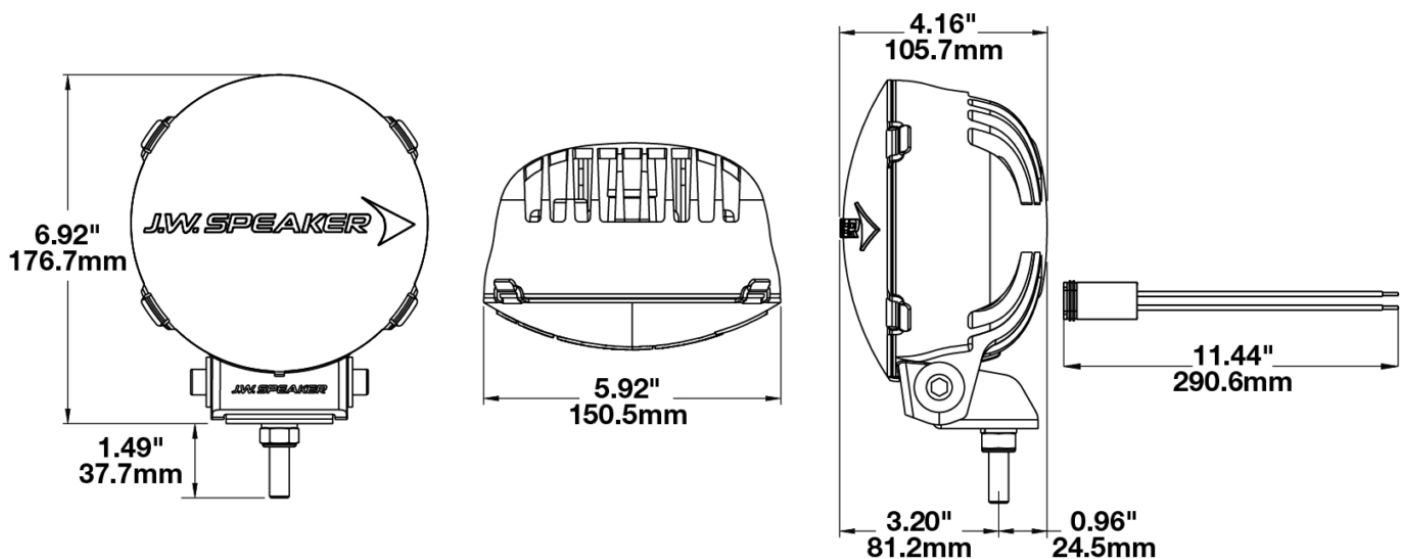

PRODUCT DIMENSIONS

Print date: 2024-08-11

© 2024 J.W. Speaker Corporation • Germantown, WI U.S.A.
www.jwspeaker.com • speaker@jwspeaker.com • 262.251.6660

J.W. SPEAKER
Engineered. Lighting. Solutions.