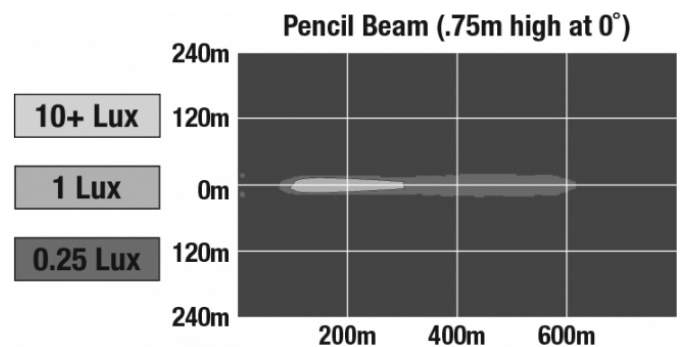

## PHOTOMETRIC SPECIFICATIONS

<b>Raw Lumen Output</b>	1,960
<b>Effective Lumen Output</b>	1,080
<b>Candela Output</b>	96,000
<b>Beam Pattern(s)</b>	Forward Lighting - Pencil

Print date: 2024-08-11

© 2024 J.W. Speaker Corporation • Germantown, WI U.S.A.  
www.jwspeaker.com • speaker@jwspeaker.com • 262.251.6660